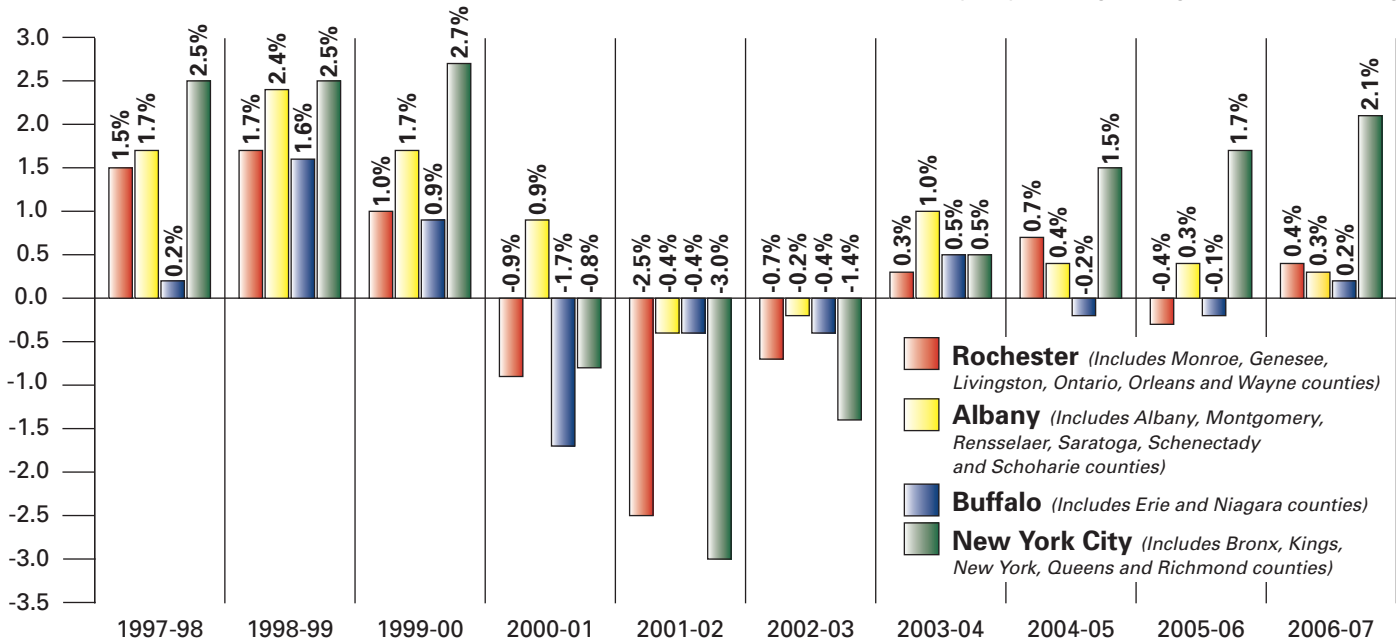

Annual non-farm job growth

ROCHESTER VS. SELECTED NEW YORK STATE METROPOLITAN AREAS

Year-to-year percentage change in 12-month average

Source: New York State Department of Labor